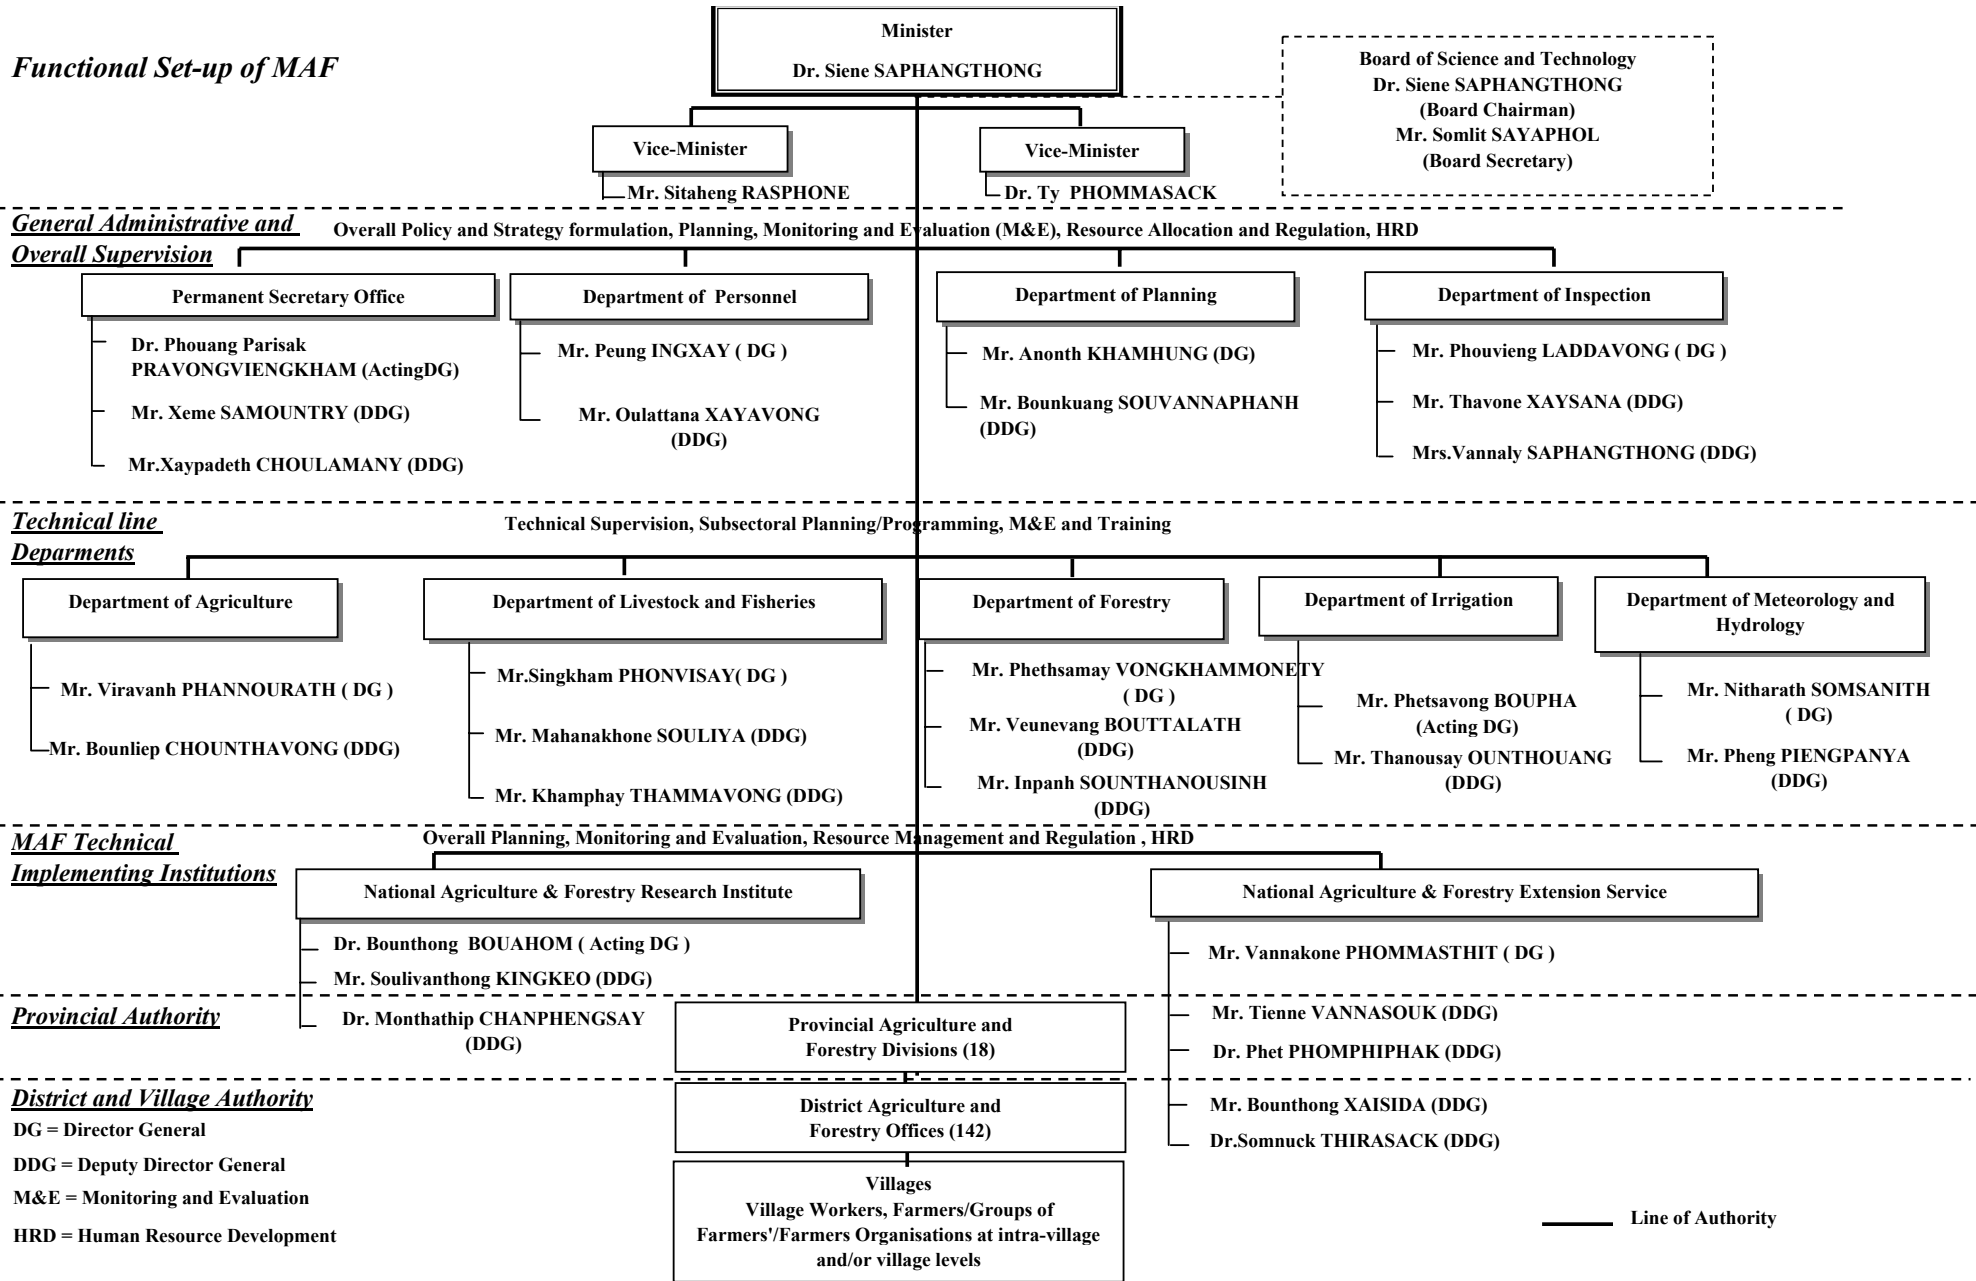

Organization Chart of the Ministry of Agriculture and Forestry, 2003-04

Functional Set-up of MAF

DG = Director General
 DDG = Deputy Director General
 M&E = Monitoring and Evaluation
 HRD = Human Resource Development

— Line of Authority